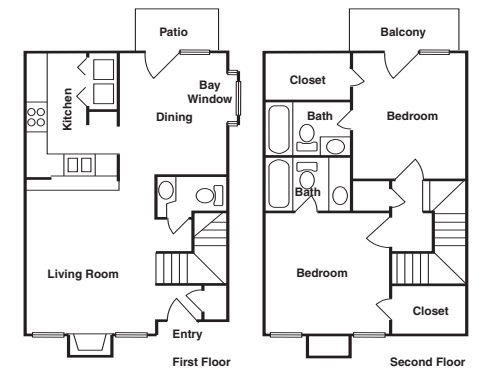

Rent _____ Deposit _____

I - 2 BEDROOM 2 BATH

983 Square Feet

Rent _____ Deposit _____

J - 2 BEDROOM 2.5 BATH

1100 Square Feet

Rent _____ Deposit _____

*All square footage is approximate.